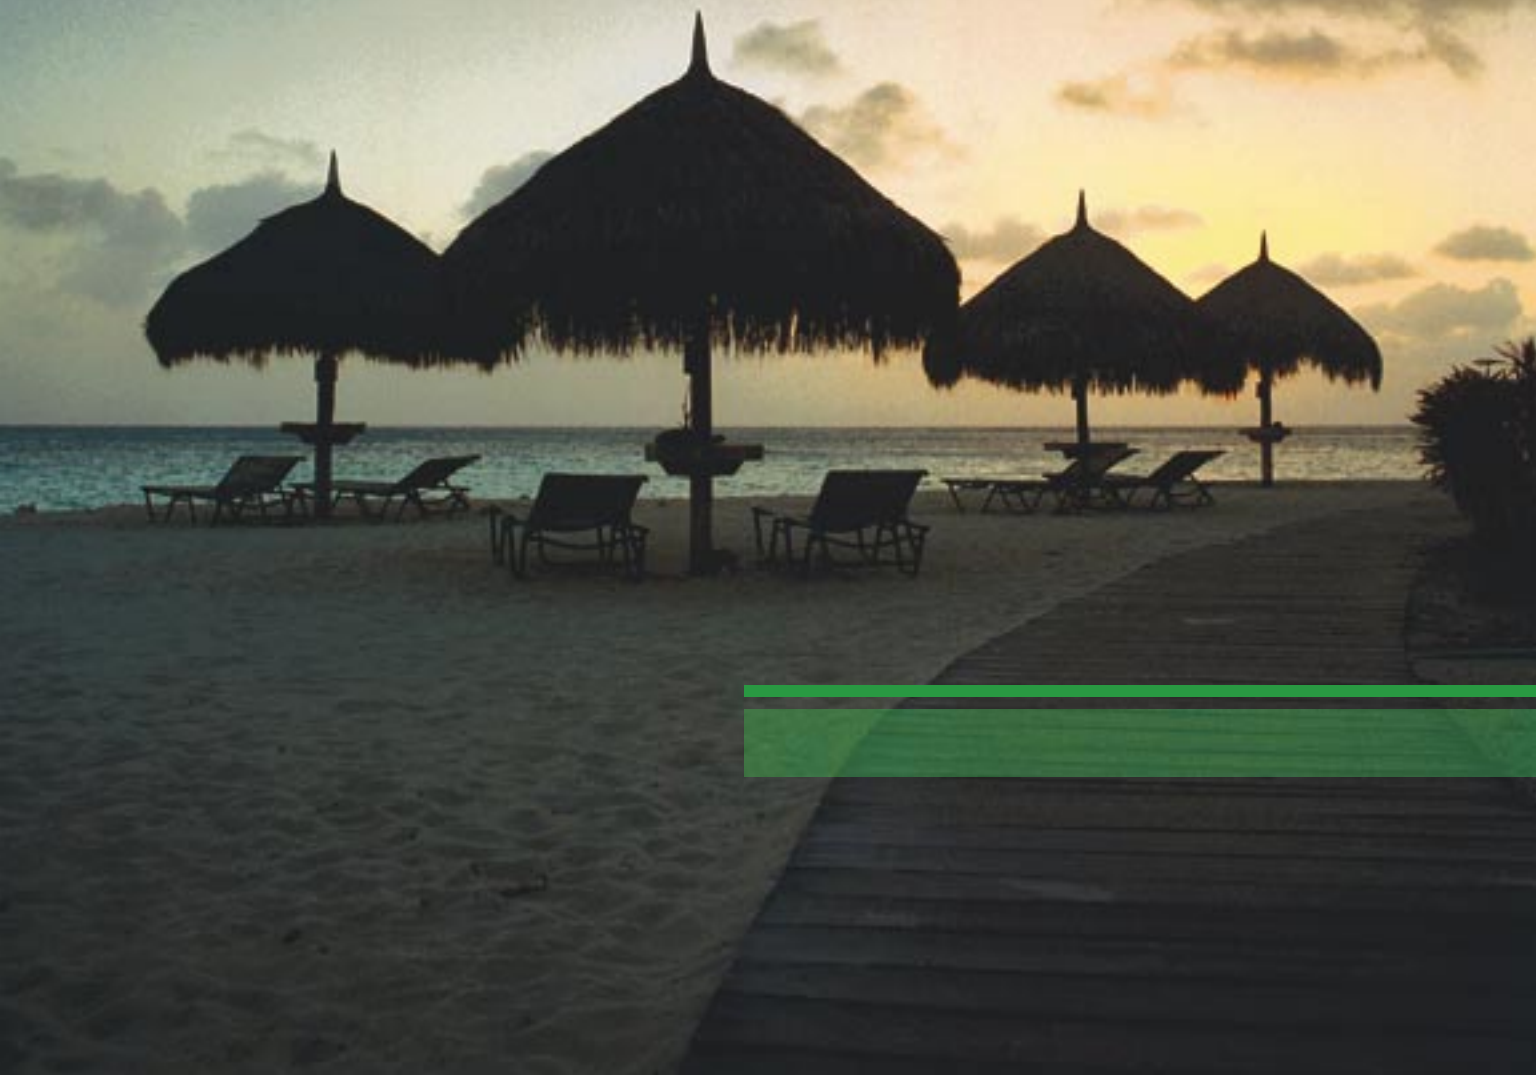

Laugh ...

*... with abandon. Splash in the
Caribbean Sea. Dance in the sand.
Enjoy all of Aruba, and return to a
resort village that feels like home.*

ARUBA – *DIVI DUTCH VILLAGE*