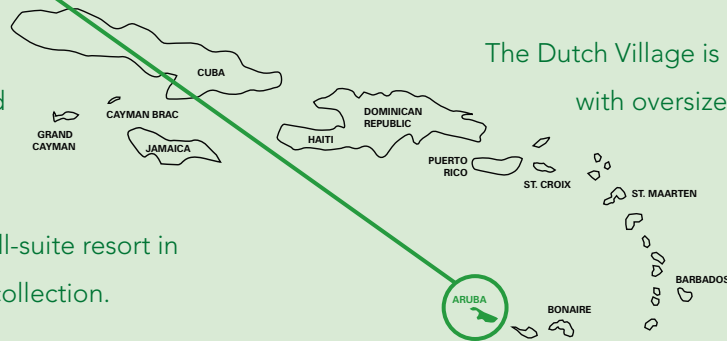

ARUBA

DIVI DUTCH

ARUBA

Laugh ...

*... with abandon. Splash in the
Caribbean Sea. Dance in the sand.
Enjoy all of Aruba, and return to a
resort village that feels like home.*

ARUBA – *DIVI DUTCH VILLAGE*

ARUBA

Nestled in a delightful tropical garden dotted with freshwater pools, the Divi Dutch Village Resort is an intimate all-suite resort in the Divi Aruba resort collection.

Tucked behind the beachfront Divi Tamarijn Mega Beach Resort and within strolling distance of the Divi Village Beach Resort, the Divi Dutch Village is just steps down a garden path to beautiful Druif beach.

The Dutch Village is a serene spot in lively Aruba, with oversized rooms and quiet escapes perfect for families with all generations.

Guests of the Divi Dutch Village enjoy onsite amenities including lighted tennis courts and two freshwater pools, plus the combined offerings of a family of five Divi Aruba resorts. The Divi family offers nine restaurants, a full-service spa, fitness center, water sports, and more — only moments away! Complimentary transportation is provided to the Alhambra Casino and shopping bazaar.